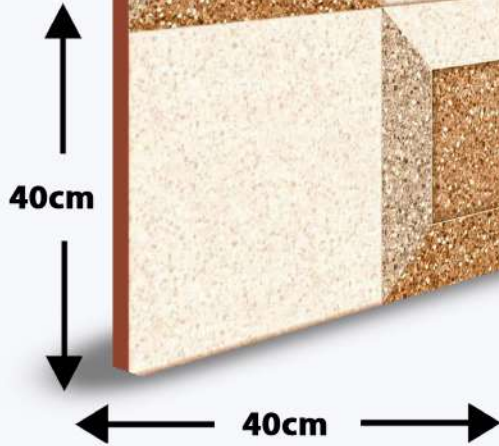

TISA

W W W . A V A N T I L E . C O