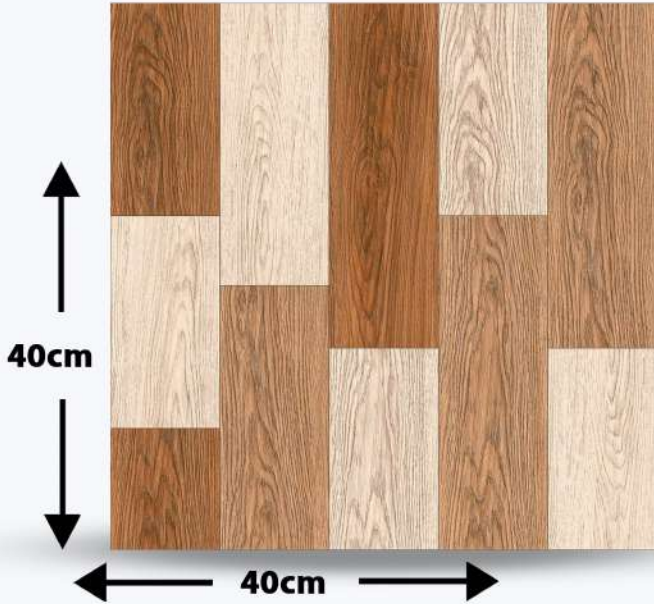

THICKNESS: 12.5mm

MATT

1 FACES

WWW.AVANTILE.CO

Packing Properties

1560kg	62.72m ²	56box	27.85kg	1.12m ²	7Sheet

AVAN TILE

SERVIN