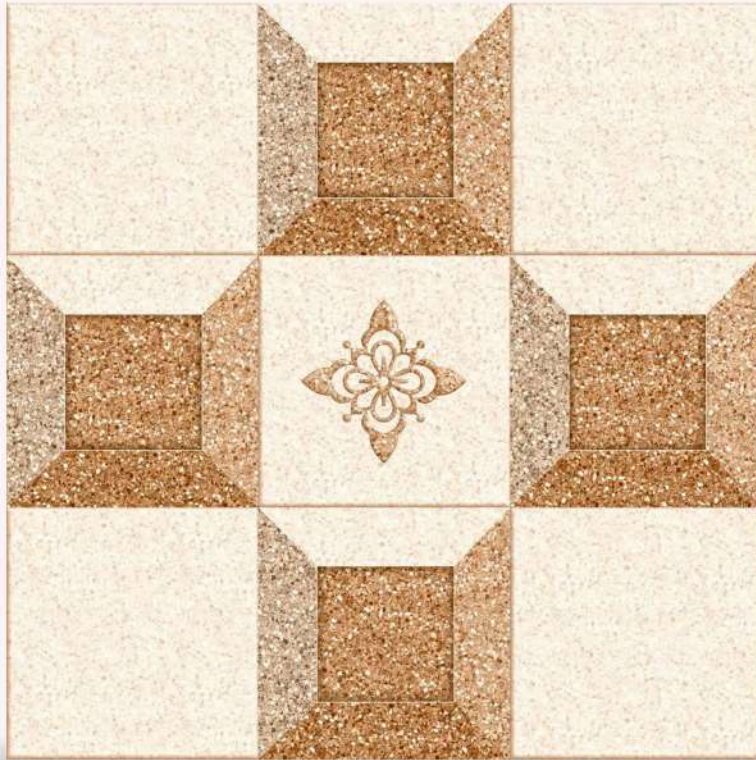

1 FACES

AVAN TILE

TISA

SIZE: 40*40

RED BODY

THICKNESS: 12.5mm

MATT

Packing Properties

1560kg	62.72m²	56box	27.85kg	1.12m²	7Sheet

WWW.AVANTILE.CO