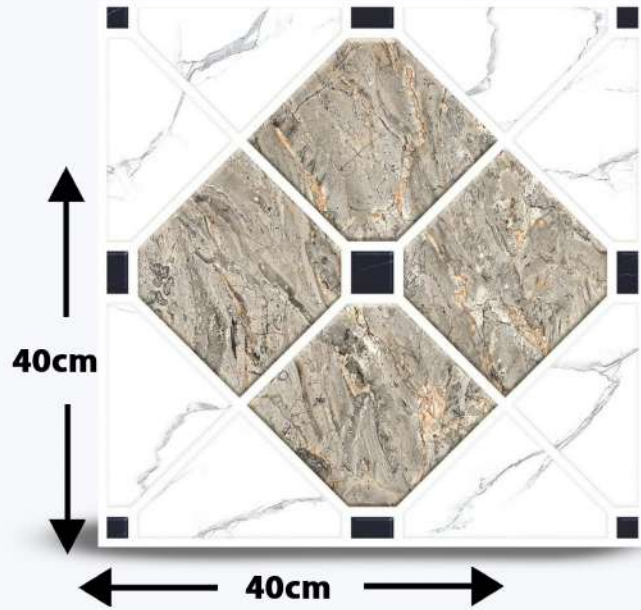

GRAY

AVAN TILE

BROWN

HOSNA